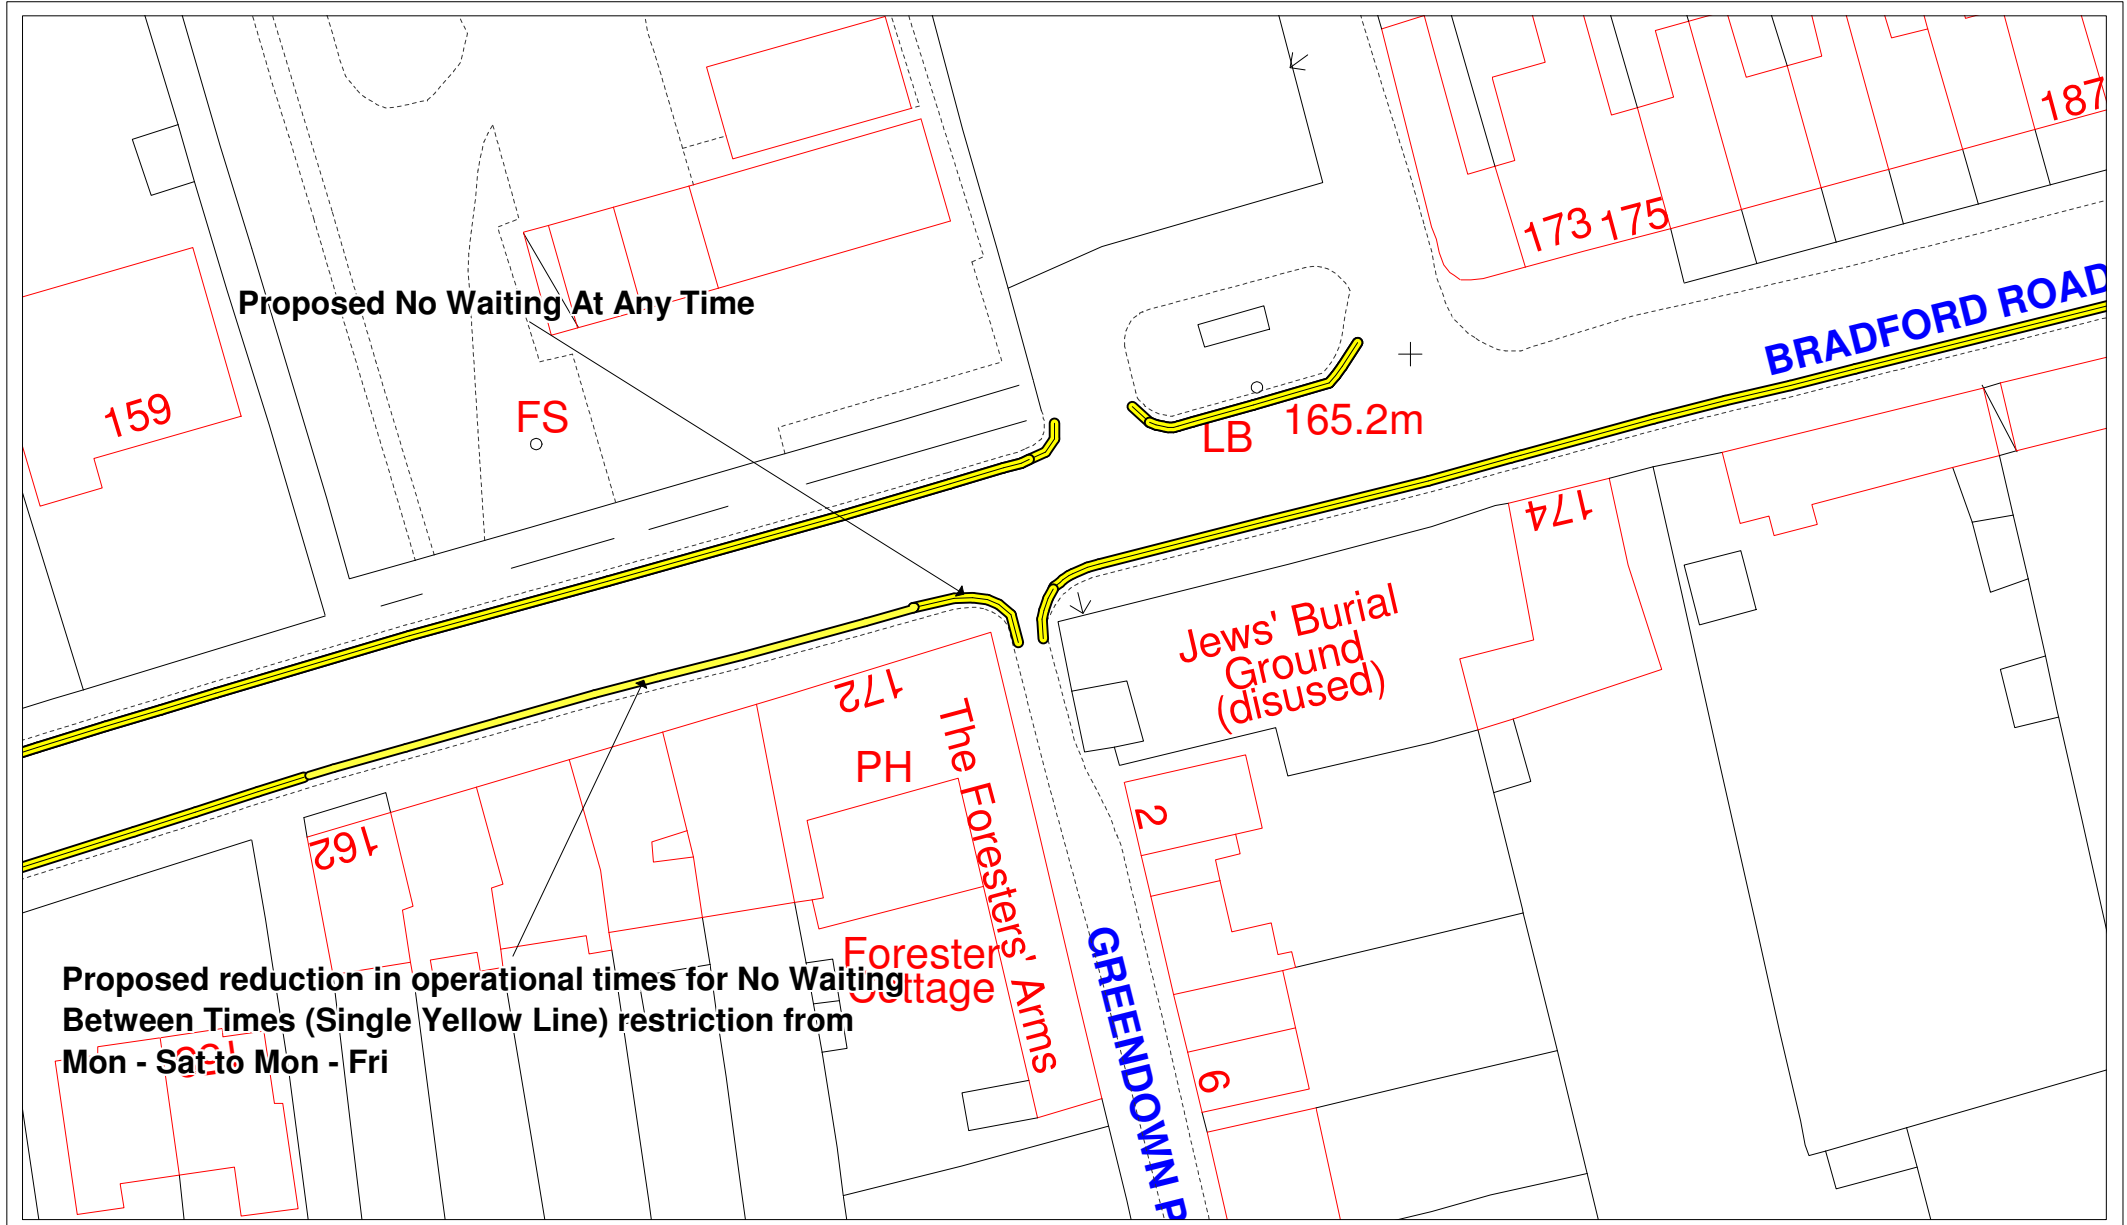

# Bradford Road / Greendown Place Junction

Proposed No Waiting At Any Time & Reduction in Operating Times on Single Yellow Line

Compiled by KG on 18 January 2012

Scale 1:500

Bath & North East Somerset Council  
Riverside  
Temple Street  
Keynsham  
Bristol BS31 1LA  
Tel 01225 477000